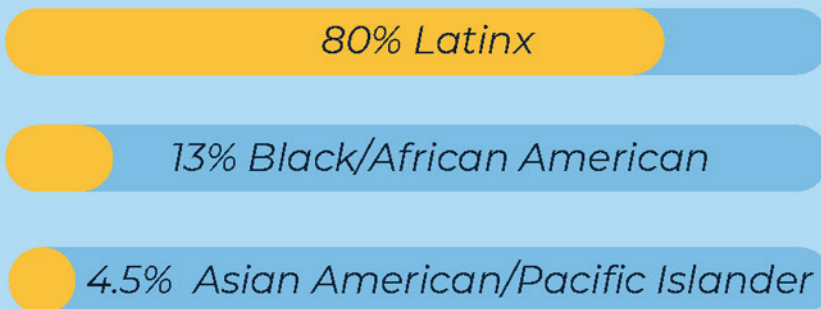

MOSTe

Motivating Our Students Through Experience

Impact 2020-2021

Our Reach

We serve students in Mid-City, South LA, Watts, Lincoln Heights and Pasadena.

All our scholars come from low-income families and/or will be first generation college students.

Students of color

105 Students
in 7th-12th Grades

103 College Students

100% of 2021 graduates attending four-year colleges this fall

Volunteers and Partners

58 volunteer mentors reflecting the diversity of our scholars